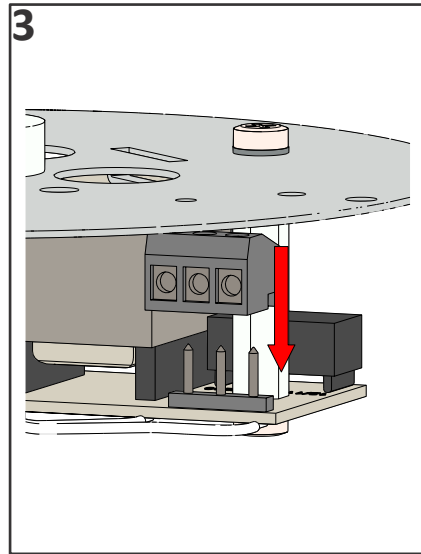

Luz Giratoria Espejo RFK/B15D

1 

	RFK/DC/12
	RFK/DC/24
n/a	RFK/AC/24
	RFK/AC/115
	RFK/AC/230

2

			
RFK/DC/12/B15D	-ve (0V)		+ve (24Vdc)
RFK/DC/24/B15D	-ve (0V)		+ve (24Vdc)
RFK/AC/24/B15D	N	E	P (24Vac)
RFK/AC/115/B15D	N	E	P (115Vac)
RFK/AC/230/B15D	N	E	P (230Vac)