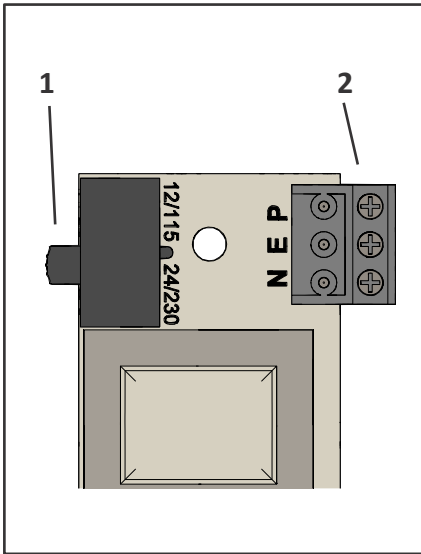

Luz Giratoria Espejo RFK/B15D

1 

	RFK/DC/12
	RFK/DC/24
n/a	RFK/AC/24
	RFK/AC/115
	RFK/AC/230

2

			
RFK/DC/12/B15D	-ve (0V)		+ve (24Vdc)
RFK/DC/24/B15D	-ve (0V)		+ve (24Vdc)
RFK/AC/24/B15D	N	E	P (24Vac)
RFK/AC/115/B15D	N	E	P (115Vac)
RFK/AC/230/B15D	N	E	P (230Vac)