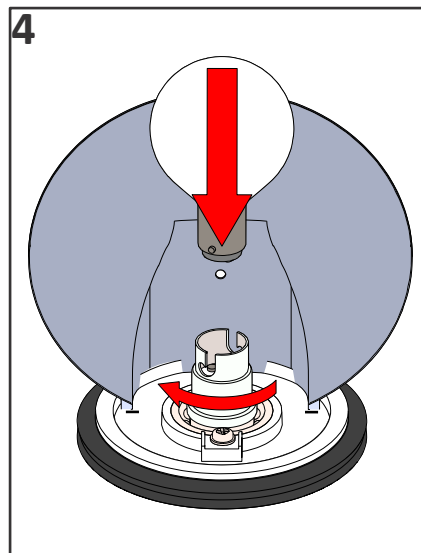

Luz Giratoria Espejo RFK/B15D

1 

	RFK/DC/12
	RFK/DC/24
n/a	RFK/AC/24
	RFK/AC/115
	RFK/AC/230

2

			
RFK/DC/12/B15D	-ve (0V)		+ve (24Vdc)
RFK/DC/24/B15D	-ve (0V)		+ve (24Vdc)
RFK/AC/24/B15D	N	E	P (24Vac)
RFK/AC/115/B15D	N	E	P (115Vac)
RFK/AC/230/B15D	N	E	P (230Vac)