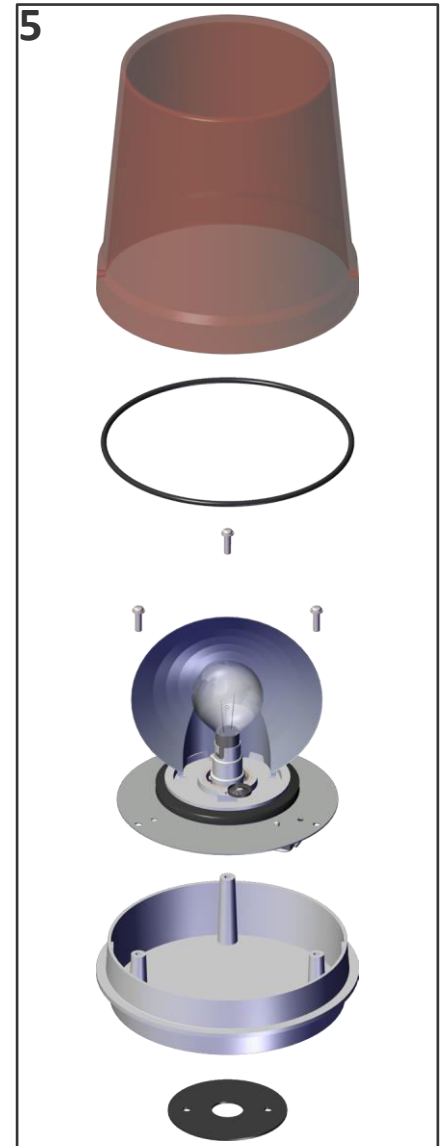

Luz Giratoria Espejo RFK/B15D

1 

	RFK/DC/12
	RFK/DC/24
n/a	RFK/AC/24
	RFK/AC/115
	RFK/AC/230

2

			
RFK/DC/12/B15D	-ve (0V)		+ve (24Vdc)
RFK/DC/24/B15D	-ve (0V)		+ve (24Vdc)
RFK/AC/24/B15D	N	E	P (24Vac)
RFK/AC/115/B15D	N	E	P (115Vac)
RFK/AC/230/B15D	N	E	P (230Vac)