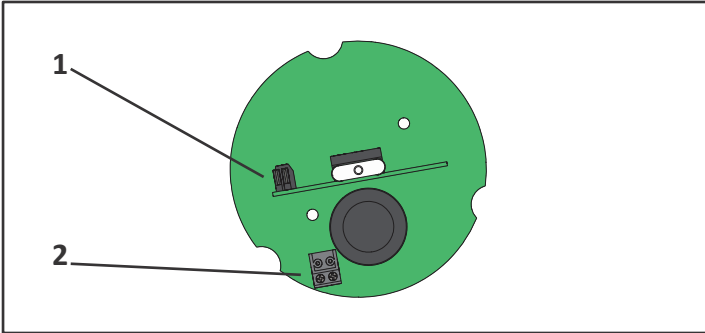

Luz Intermitente de Xenon XFV

1

1	2	Flash Speed
Off	Off	60 fepm (1Hz)
On	Off	30 fepm (0.5Hz)
Off	On	90 fepm (1.5Hz)
On	On	45 fepm (0.75 Hz)

2

XFV/ UC/12	XFV/ UC/24	XFV/ AC/115 DC/VRC	XFV/ AC/230	XFV/ UC/VRA	XFV/ UC/VRA
-ve (0V)	-ve (0V)	N	N	-ve (0V)	-ve (0V)
+ve (12Vac/dc)	+ve (24Vac/dc)	P (115Vac)	P (115Vac)	+ve (0V) (120Vdc)	+ve (130Vdc)