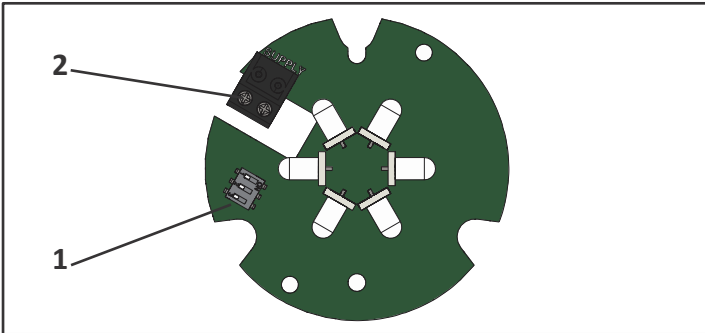

## Luz Multifunción PSB/LED

**1**

1	2	3	PATTERN
OFF	OFF	OFF	
ON	OFF	OFF	
OFF	ON	OFF	
ON	ON	OFF	
OFF	OFF	ON	
ON	OFF	ON	
OFF	ON	ON	
ON	ON	ON	

**2**

	PSB/DC/12/	PSB/DC/24/	PSB/UC/115-230/
-ve (0V)	-ve (0V)	-ve (0V)	N
+ve (12Vdc)	+ve (24Vdc)	P (98-264Vac/dc)	