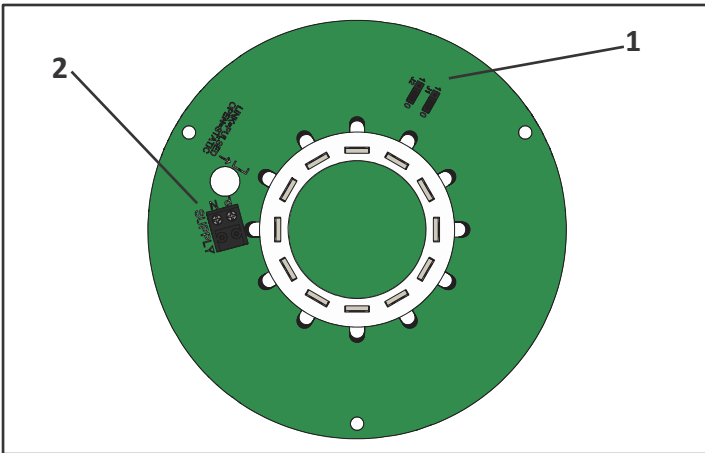

Luz Fija / Intermitente PSG/LED

1

1	2	PATTERN
OFF	OFF	
ON	OFF	
OFF	ON	
ON	ON	

2

PSG/ DC/12/	PSG/ DC/24/	PSG/AC/115/	PSG/AC/230/
-ve (0V)	-ve (0V)	N	N
+ve (12Vdc)	+ve (24Vdc)	P (98-132Vac)	P (196-264Vac)