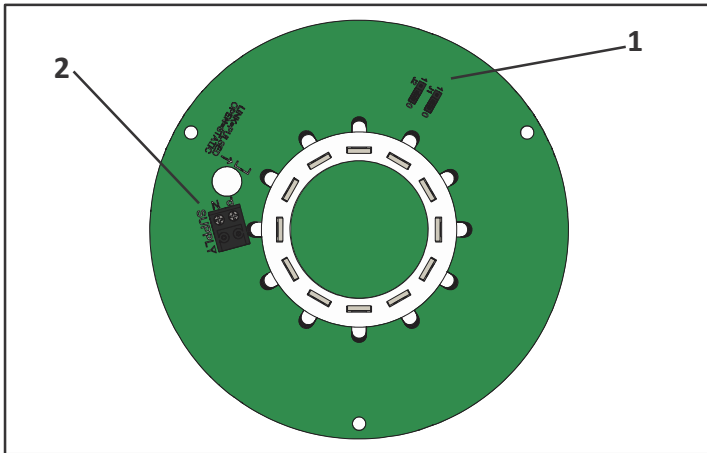

## Luz Fija / Intermitente PSK/LED

**1**

1	2	PATTERN
OFF	OFF	
ON	OFF	
OFF	ON	
ON	ON	

**2**

PSK/DC/12/	PSK/DC/24/	PSK/AC/115/	PSK/AC/230/
-ve (0V)	-ve (0V)	N	N
+ve (12Vdc)	+ve (24Vdc)	P (98-132Vac)	P (196-264Vac)