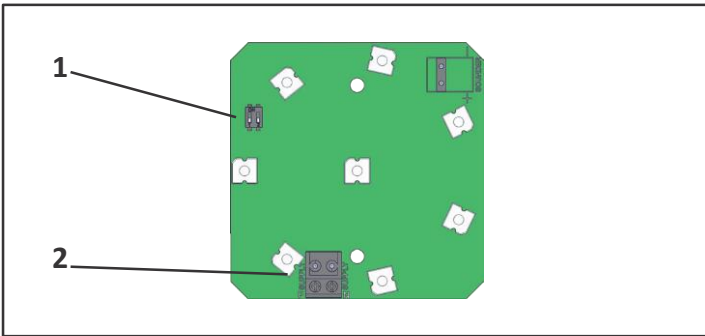

## Luz Fija / Intermitente PSR/LED

**1**

1	2	PATTERN
OFF	OFF	
ON	OFF	
OFF	ON	
ON	ON	

**2**

	PSR/DC/12-55/	PSR/AC/24/	PSR/UC/115-230/
-ve (0V)		N	N
+ve (10-55Vdc)		P (24Vac)	P (98-264Vac/dc)