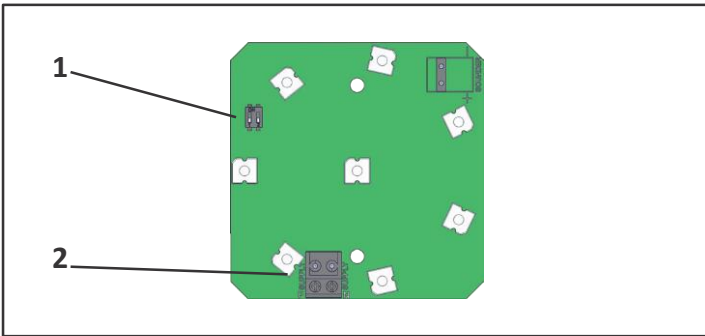

## Luz Fija / Intermitente PSS/LED

**1**

1	2	PATTERN
OFF	OFF	
ON	OFF	
OFF	ON	
ON	ON	

**2**

PSR/DC/12-55/	PSR/AC/24/	PSR/UC/115-230/
-ve (0V)	N	N
+ve (10-55Vdc)	P (24Vac)	P (98-264Vac/dc)