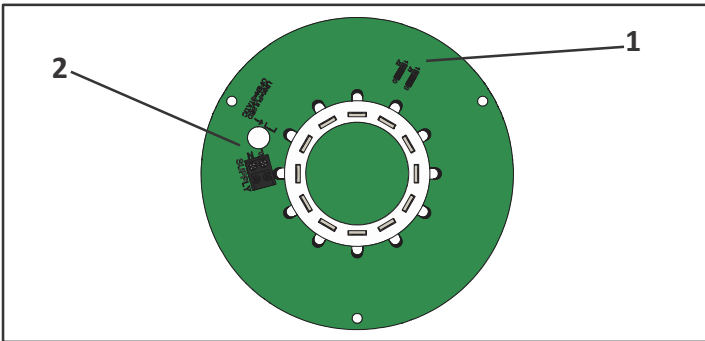

## Luz Fija / Intermitente PST/LED

**1**

1	2	PATTERN
OFF	OFF	
ON	OFF	
OFF	ON	
ON	ON	

**2**

PST/DC/12/	PST/DC/24/	PST/AC/115/	PST/AC/230/
-ve (0V)	-ve (0V)	N	N
+ve (12Vdc)	+ve (24Vdc)	P (98-132Vac)	P (196-264Vac)